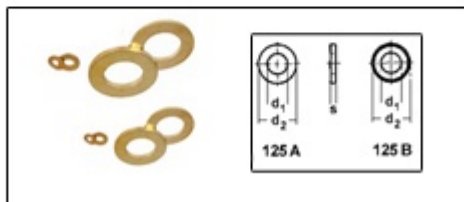

FLAT WASHERS BRASS DIN 125 A WASHERS

FLAT WASHERS BRASS DIN 125 A WASHERS

FLAT WASHERS BRASS DIN 125 A WASHERS

d_1	used for	d_2	s
1.1	M 1	3	0.3
1.3	M 1.2	3.5	0.3
1.5	M 1.4	4	0.3
1.7	M 1.6	4	0.3
1.8	M 1.7	4.5	0.3
2.2	M 2	5	0.3
2.7	M 2.5	6	0.5
2.8	M 2.6	7	0.5
3.2	M 3	7	0.5
3.7	M 3.5	8	0.5
4.3	M 4	9	0.8
5.3	M 5	10	1
6.4	M 6	12	1.6
7.4	M 7	14	1.6
8.4	M 8	16	1.6
10.5	M 10	20	2
13	M 12	24	2.5
15	M 14	28	2.5
17	M 16	30	3
19	M 18	34	3
21	M 20	37	3
23	M 22	39	3
25	M 24	44	4
28	M 27	50	4
31	M 30	56	4
34	M 33	60	5
37	M 36	66	5
40	M 39	72	6
43	M 42	78	7
46	M 45	85	7
50	M 48	92	8
54	M 52	98	8
58	M 56	105	9
62	M 60	110	9
66	M 64	115	9
70	M 68	120	10
74	M 72	125	10
78	M 76	135	10
82	M 80	140	12
87	M 85	145	12
93	M 90	160	12
104	M 100	175	14

DIN 125 A type Brass washers Brass Flat Washers

ADDEESS:**COPPER PARTS AND COMPONENTS INDIA**

Plot 451 / 452
GIDC Industrial Estate
Udyognagar
Jamnagar 361005 Gujarat
India

CONTACTS:

PHONE :

FAX :

EMAIL : info@copper-parts-components.com[CONTACT US](#) | [BACK TO HOME PAGE](#)**KEYWORDS:**

DIN 125 Brass washers, Din 125 A washers, Brass washers, Brass Flat Washers, Jamnagar brass Din 125 A washers, FLAT WASHERS BRASS DIN 125 A WASHERS, metric washers, metric flat washers, large flat washers, flat washer, m8 flat washer, flat washer din 125, m2 flat washer, m5 flat washer, flat washer m8, 8mm flat washer. brass washers, stainless steel screws, plastic washers, copper flat washers, stainless steel washers, shim washers, stainless steel wood screws, fender washer, brass fasteners, brass wood screws, countersunk washers, lock washer, brass finishing washers, brass shim washers, aluminium washers, metric copper washers, aluminum flat washers, washer nut, solid brass washers, 1 inch washer, manufacturer, exporters, india.