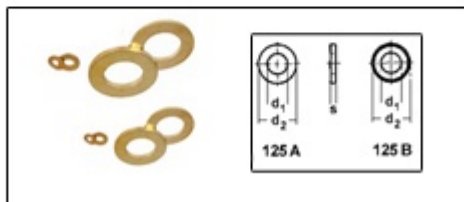

FLAT WASHERS BRASS DIN 125 A WASHERS

FLAT WASHERS BRASS DIN 125 A WASHERS

FLAT WASHERS BRASS DIN 125 A WASHERS

| d_1 | used for | d_2 | s |
|-------|----------|-------|-----|
| 1.1 | M 1 | 3 | 0.3 |
| 1.3 | M 1.2 | 3.5 | 0.3 |
| 1.5 | M 1.4 | 4 | 0.3 |
| 1.7 | M 1.6 | 4 | 0.3 |
| 1.8 | M 1.7 | 4.5 | 0.3 |
| 2.2 | M 2 | 5 | 0.3 |
| 2.7 | M 2.5 | 6 | 0.5 |
| 2.8 | M 2.6 | 7 | 0.5 |
| 3.2 | M 3 | 7 | 0.5 |
| 3.7 | M 3.5 | 8 | 0.5 |
| 4.3 | M 4 | 9 | 0.8 |
| 5.3 | M 5 | 10 | 1 |
| 6.4 | M 6 | 12 | 1.6 |
| 7.4 | M 7 | 14 | 1.6 |
| 8.4 | M 8 | 16 | 1.6 |
| 10.5 | M 10 | 20 | 2 |
| 13 | M 12 | 24 | 2.5 |
| 15 | M 14 | 28 | 2.5 |
| 17 | M 16 | 30 | 3 |
| 19 | M 18 | 34 | 3 |
| 21 | M 20 | 37 | 3 |
| 23 | M 22 | 39 | 3 |
| 25 | M 24 | 44 | 4 |
| 28 | M 27 | 50 | 4 |
| 31 | M 30 | 56 | 4 |
| 34 | M 33 | 60 | 5 |
| 37 | M 36 | 66 | 5 |
| 40 | M 39 | 72 | 6 |
| 43 | M 42 | 78 | 7 |
| 46 | M 45 | 85 | 7 |
| 50 | M 48 | 92 | 8 |
| 54 | M 52 | 98 | 8 |
| 58 | M 56 | 105 | 9 |
| 62 | M 60 | 110 | 9 |
| 66 | M 64 | 115 | 9 |
| 70 | M 68 | 120 | 10 |
| 74 | M 72 | 125 | 10 |
| 78 | M 76 | 135 | 10 |
| 82 | M 80 | 140 | 12 |
| 87 | M 85 | 145 | 12 |
| 93 | M 90 | 160 | 12 |
| 104 | M 100 | 175 | 14 |

DIN 125 A type Brass washers Brass Flat Washers

ADDEESS:**COPPER PARTS AND COMPONENTS INDIA**

Plot 10
GIDC Ind estate
Udyognagar
Jamnagar 361005 Gujarat
India

CONTACTS:

PHONE : 9122 43449300

FAX : 91 22 22834046