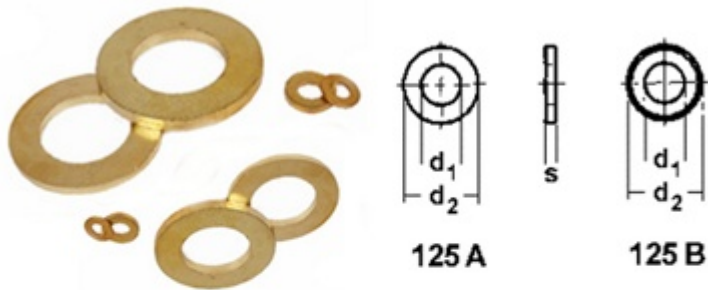

FLAT WASHERS BRASS DIN 125 A WASHERS

FLAT WASHERS BRASS DIN 125 A WASHERS

FLAT WASHERS BRASS DIN 125 A WASHERS

d_1	used for	d_2	s
1.1	M 1	3	0.3
1.3	M 1.2	3.5	0.3
1.5	M 1.4	4	0.3
1.7	M 1.6	4	0.3
1.8	M 1.7	4.5	0.3
2.2	M 2	5	0.3
2.7	M 2.5	6	0.5
2.8	M 2.6	7	0.5
3.2	M 3	7	0.5
3.7	M 3.5	8	0.5
4.3	M 4	9	0.8
5.3	M 5	10	1
6.4	M 6	12	1.6
7.4	M 7	14	1.6
8.4	M 8	16	1.6
10.5	M 10	20	2
13	M 12	24	2.5
15	M 14	28	2.5
17	M 16	30	3
19	M 18	34	3
21	M 20	37	3
23	M 22	39	3
25	M 24	44	4
28	M 27	50	4
31	M 30	56	4
34	M 33	60	5
37	M 36	66	5
40	M 39	72	6
43	M 42	78	7
46	M 45	85	7
50	M 48	92	8
54	M 52	98	8
58	M 56	105	9
62	M 60	110	9
66	M 64	115	9
70	M 68	120	10
74	M 72	125	10
78	M 76	135	10
82	M 80	140	12
87	M 85	145	12
93	M 90	160	12
104	M 100	175	14

DIN 125 A type Brass washers Brass Flat Washers

ADDEESS:**COPPER PARTS AND COMPONENTS INDIA**

Plot 451 / 452
GIDC Industrial Estate
Udyognagar
Jamnagar 361005 Gujarat
India

CONTACTS:

PHONE :

FAX :

EMAIL : info@copper-parts-components.com[CONTACT US](#) | [BACK TO HOME PAGE](#)**KEYWORDS:**

DIN 125 Brass washers, Din 125 A washers, Brass washers, Brass Flat Washers, Jamnagar brass Din 125 A washers, FLAT WASHERS BRASS DIN 125 A WASHERS, metric washers, metric flat washers, large flat washers, flat washer, m8 flat washer, flat washer din 125, m2 flat washer, m5 flat washer, flat washer m8, 8mm flat washer. brass washers, stainless steel screws, plastic washers, copper flat washers, stainless steel washers, shim washers, stainless steel wood screws, fender washer, brass fasteners, brass wood screws, countersunk washers, lock washer, brass finishing washers, brass shim washers, aluminium washers, metric copper washers, aluminum flat washers, washer nut, solid brass washers, 1 inch washer, manufacturer, exporters, india.