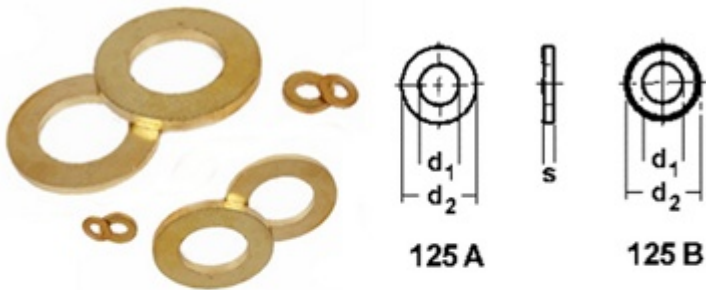

FLAT WASHERS BRASS DIN 125 A WASHERS

FLAT WASHERS BRASS DIN 125 A WASHERS

FLAT WASHERS BRASS DIN 125 A WASHERS

| d_1 | used for | d_2 | s |
|-------|----------|-------|-----|
| 1.1 | M 1 | 3 | 0.3 |
| 1.3 | M 1.2 | 3.5 | 0.3 |
| 1.5 | M 1.4 | 4 | 0.3 |
| 1.7 | M 1.6 | 4 | 0.3 |
| 1.8 | M 1.7 | 4.5 | 0.3 |
| 2.2 | M 2 | 5 | 0.3 |
| 2.7 | M 2.5 | 6 | 0.5 |
| 2.8 | M 2.6 | 7 | 0.5 |
| 3.2 | M 3 | 7 | 0.5 |
| 3.7 | M 3.5 | 8 | 0.5 |
| 4.3 | M 4 | 9 | 0.8 |
| 5.3 | M 5 | 10 | 1 |
| 6.4 | M 6 | 12 | 1.6 |
| 7.4 | M 7 | 14 | 1.6 |
| 8.4 | M 8 | 16 | 1.6 |
| 10.5 | M 10 | 20 | 2 |
| 13 | M 12 | 24 | 2.5 |
| 15 | M 14 | 28 | 2.5 |
| 17 | M 16 | 30 | 3 |
| 19 | M 18 | 34 | 3 |
| 21 | M 20 | 37 | 3 |
| 23 | M 22 | 39 | 3 |
| 25 | M 24 | 44 | 4 |
| 28 | M 27 | 50 | 4 |
| 31 | M 30 | 56 | 4 |
| 34 | M 33 | 60 | 5 |
| 37 | M 36 | 66 | 5 |
| 40 | M 39 | 72 | 6 |
| 43 | M 42 | 78 | 7 |
| 46 | M 45 | 85 | 7 |
| 50 | M 48 | 92 | 8 |
| 54 | M 52 | 98 | 8 |
| 58 | M 56 | 105 | 9 |
| 62 | M 60 | 110 | 9 |
| 66 | M 64 | 115 | 9 |
| 70 | M 68 | 120 | 10 |
| 74 | M 72 | 125 | 10 |
| 78 | M 76 | 135 | 10 |
| 82 | M 80 | 140 | 12 |
| 87 | M 85 | 145 | 12 |
| 93 | M 90 | 160 | 12 |
| 104 | M 100 | 175 | 14 |

DIN 125 A type Brass washers Brass Flat Washers

ADDEESS:**COPPER PARTS AND COMPONENTS INDIA**

Plot 10
GIDC Ind estate
Udyognagar
Jamnagar 361005 Gujarat
India

CONTACTS:

PHONE : 9122 43449300

FAX : 91 22 22834046