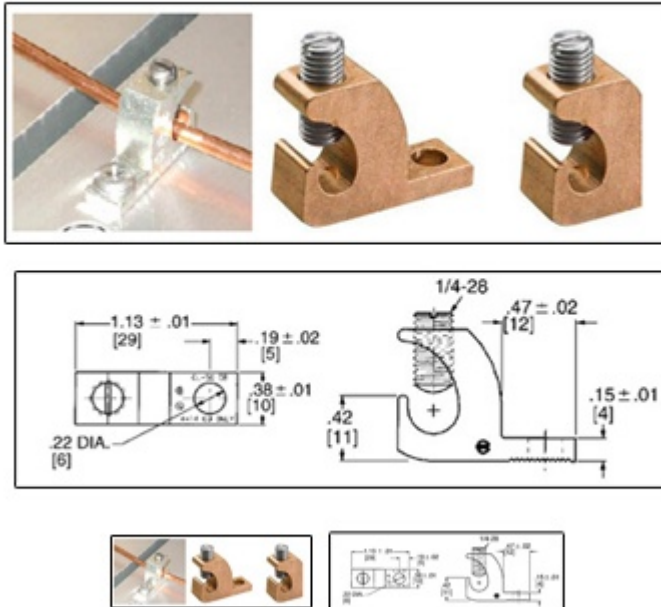

Lay in lugs Copper Grounding Lay in Lugs

Lay in Lugs Copper Grounding Lay in Lugs

Lay in lugs Copper Grounding Lay in Lugs

We are manufacturers of **Copper lay in Connectors Copper lay in lugs Copper grounding lay in Connectors Clamps** for Direct burial of Solar panels. These Copper lay in Lugs direct burial grounding Lugs are manufactured from high strength pure electrolytic Copper to ensure maximum strength and conductivity. UL467 Listed for direct burial in earth or concrete. The open-faced design allows for fast lay-in of the conductor without the need for cutting or breaking. Accommodates #14 - #4 copper wire. We also offer a wide array of Bronze lay in grounding clamps connectors,

➡ FEATURES OF COPPER LAY IN LUGS GROUNDING CONNECTORS

- Ideal for grounding Swimming Pools, and ideal for Solar applications
- Side entrance design permits the quick installation of one continuous conductor as a jumper to multiple locations without a break in the conductor
- Made of electrolytic Copper material and AISI 304 Stainless Steel Screw
- Open faced design allows installer to quickly lay-in the grounding conductor as a jumper to multiple conduits with no break in the ground conductor
- Compliance to UL/CSA