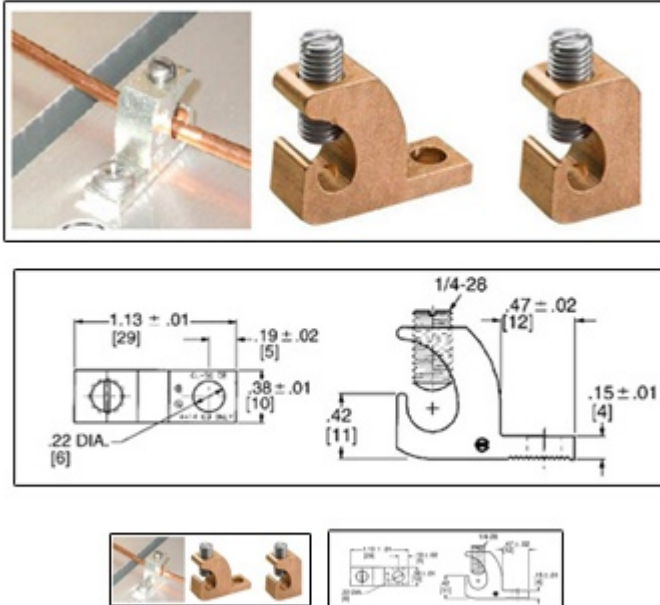

## Lay in lugs Copper Grounding Lay in Lugs

### Lay in Lugs Copper Grounding Lay in Lugs

Lay in lugs Copper Grounding Lay in Lugs

We are manufacturers of **Copper lay in Connectors Copper lay in lugs Copper grounding lay in Connectors Clamps** for Direct burial of Solar panels. These Copper lay in Lugs direct burial grounding Lugs are manufactured from high strength pure electrolytic Copper to ensure maximum strength and conductivity. UL467 Listed for direct burial in earth or concrete. The open-faced design allows for fast lay-in of the conductor without the need for cutting or breaking. Accommodates #14 - #4 copper wire. We also offer a wide array of Bronze lay in grounding clamps connectors,

#### ➔ FEATURES OF COPPER LAY IN LUGS GROUNDING CONNECTORS

- Ideal for grounding Swimming Pools, and ideal for Solar applications
- Side entrance design permits the quick installation of one continuous conductor as a jumper to multiple locations without a break in the conductor
- Made of electrolytic Copper material and AISI 304 Stainless Steel Screw
- Open faced design allows installer to quickly lay-in the grounding conductor as a jumper to multiple conduits with no break in the ground conductor
- Compliance to UL/CSA