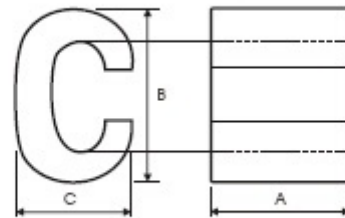

Copper C type connectors

Copper C connectors, Copper C Type Compression Connectors

Material: High Conductivity Electrolytic Copper

Finish: natural or Tin plated

We make Copper C onnectors C type clamps or Compression Connectors on high capacity extrusion press at our factory in India.

| Cable mm ² | Dimensions | | |
|-----------------------|------------|------|------|
| | A | B | C |
| C6 | 9 | 9,8 | 6,4 |
| C10 | 12 | 12,6 | 8,4 |
| C16 | 17 | 19,4 | 12,0 |
| C25 | 17 | 21,4 | 13,0 |
| C35 | 21 | 26,6 | 15,6 |
| C50 | 26 | 38,0 | 21,0 |
| C70 | 28 | 34,0 | 21,0 |
| C95 | 29 | 41,0 | 26,0 |
| C120 | 30 | 45,0 | 28,0 |
| C150 | 30 | 48,0 | 28,0 |
| C185 | 32 | 52,0 | 32,0 |
| C240 | 32 | 55,0 | 38,0 |