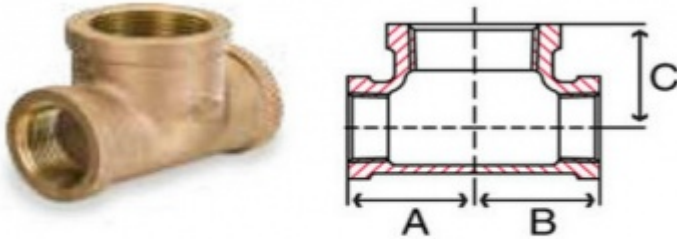

## Bronze Tee Bulk Head

### Bronze Tee BulkHead

BRONZE BULKHEAD TEES BRONZE TEE FITTINGS  
BRONZE TEES CASTING INDIA

Size IN	A IN	B IN	C IN	Weight LB
1/2 x 3/4	1.11	1.11	1.08	0.4
3/4 x 1	1.31	1.31	1.30	0.7
1 x 1-1/4	1.60	1.60	1.52	1.1
1 x 1-1/2	1.72	1.72	1.55	1.5