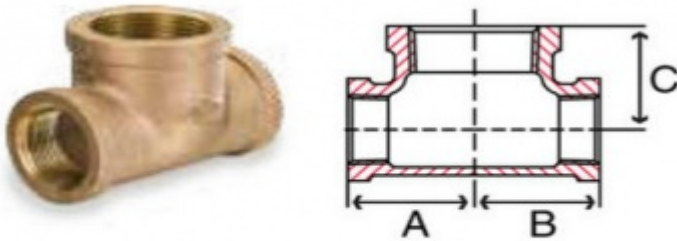

Bronze Tee Bulk Head

Bronze Tee BulkHead

BRONZE BULKHEAD TEES BRONZE TEE FITTINGS
BRONZE TEES CASTING INDIA

Size IN	A IN	B IN	C IN	Weight LB
1/2 x 3/4	1.11	1.11	1.08	0.4
3/4 x 1	1.31	1.31	1.30	0.7
1 x 1-1/4	1.60	1.60	1.52	1.1
1 x 1-1/2	1.72	1.72	1.55	1.5