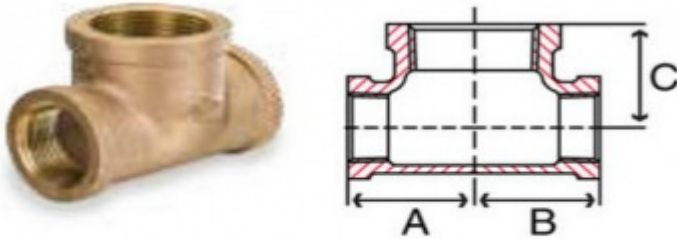

Bronze Tee Bulk Head

Bronze Tee BulkHead

BRONZE BULKHEAD TEES BRONZE TEE FITTINGS
BRONZE TEES CASTING INDIA

Size IN	A IN	B IN	C IN	Weight LB
1/2 x 3/4	1.11	1.11	1.08	0.4
3/4 x 1	1.31	1.31	1.30	0.7
1 x 1-1/4	1.60	1.60	1.52	1.1
1 x 1-1/2	1.72	1.72	1.55	1.5