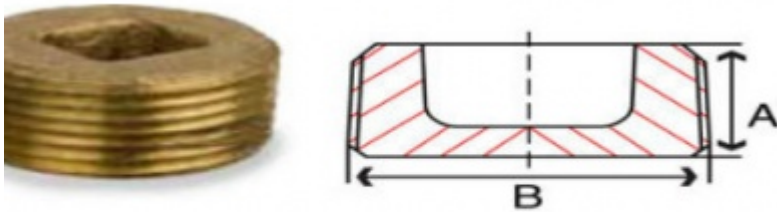

Bronze Square Plug Countersunk

Bronze Square Plug Countersunk

Bronze Countersunk heas PLugs Square plugs

Size IN	A IN	B IN	Weight LB
1/2	0.54	0.38	0.05
3/4	0.55	0.50	0.1
1	0.69	0.50	0.2
1-1/4	0.71	0.75	0.3
1-1/2	0.73	0.75	0.5
2	0.76	0.88	0.8
2-1/2	1.07	1.12	1.2
3	1.13	1.38	2.5
4	1.22	2.00	3.7
2-1/2	0.72	4.00	1.1

US Spec UNS	British Spec SAE	US Spec Alloy	German Spec Alloy	Alloy Description
C84400	LG1	-	CuSn2ZnPb	Cu83 Sn3 Zn8 Pb6 Leaded Gunmetal
C86300	-	430B	-	Cu63 Al6 Fe3 Mn3 Zn25
C90300	-	620	-	Cu88 Sn8 Zn4 Tin Bronze
C90500	G1	62	CuSn10Zn	Cu88 Sn10 Zn2 Tin Bronze
C90700	PB1	65	CuSn12	Cu89 Sn11Tin Bronze
C92200	LG3	622	-	Cu88 Sn6 Zn4 Pb2 Leaded Tin Bronze
C92500	CT2	640	CuSn12Ni	Cu87 Sn11 Ni2 Leaded Tin Bronze
C92700	LB3	63	CuSn12Pb	Cu87 Sn11 Pb2 Leaded Tin Bronze
C93200	-	660	CuSn7ZnPb	Cu83 Sn7 Zn3 Pb7 Leaded Tin Bronze