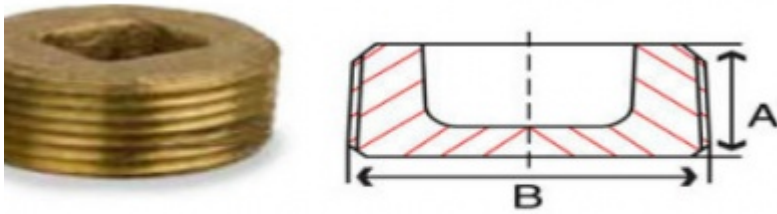

Bronze Square Plug Countersunk

Bronze Square Plug Countersunk

Bronze Countersunk heas PLugs Square plugs

Size IN	A IN	B IN	Weight LB
1/2	0.54	0.38	0.05
3/4	0.55	0.50	0.1
1	0.69	0.50	0.2
1-1/4	0.71	0.75	0.3
1-1/2	0.73	0.75	0.5
2	0.76	0.88	0.8
2-1/2	1.07	1.12	1.2
3	1.13	1.38	2.5
4	1.22	2.00	3.7
2-1/2	0.72	4.00	1.1

US Spec UNS	British Spec SAE	US Spec Alloy	German Spec Alloy	Alloy Description
C84400	LG1	-	CuSn2ZnPb	Cu83 Sn3 Zn8 Pb6 Leaded Gunmetal
C86300	-	430B	-	Cu63 Al6 Fe3 Mn3 Zn25
C90300	-	620	-	Cu88 Sn8 Zn4 Tin Bronze
C90500	G1	62	CuSn10Zn	Cu88 Sn10 Zn2 Tin Bronze
C90700	PB1	65	CuSn12	Cu89 Sn11Tin Bronze
C92200	LG3	622	-	Cu88 Sn6 Zn4 Pb2 Leaded Tin Bronze
C92500	CT2	640	CuSn12Ni	Cu87 Sn11 Ni2 Leaded Tin Bronze
C92700	LB3	63	CuSn12Pb	Cu87 Sn11 Pb2 Leaded Tin Bronze
C93200	-	660	CuSn7ZnPb	Cu83 Sn7 Zn3 Pb7 Leaded Tin Bronze