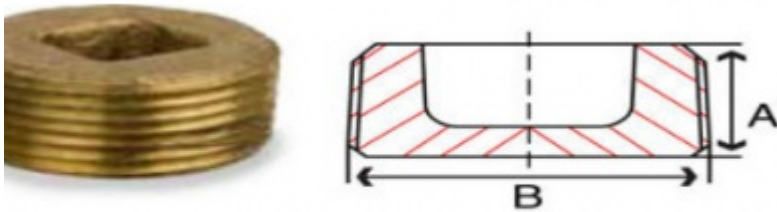

## Bronze Square Plug Countersunk

### Bronze Square Plug Countersunk

Bronze Countersunk heas PLugs Square plugs

Size IN	A IN	B IN	Weight LB
1/2	0.54	0.38	0.05
3/4	0.55	0.50	0.1
1	0.69	0.50	0.2
1-1/4	0.71	0.75	0.3
1-1/2	0.73	0.75	0.5
2	0.76	0.88	0.8
2-1/2	1.07	1.12	1.2
3	1.13	1.38	2.5
4	1.22	2.00	3.7
2-1/2	0.72	4.00	1.1