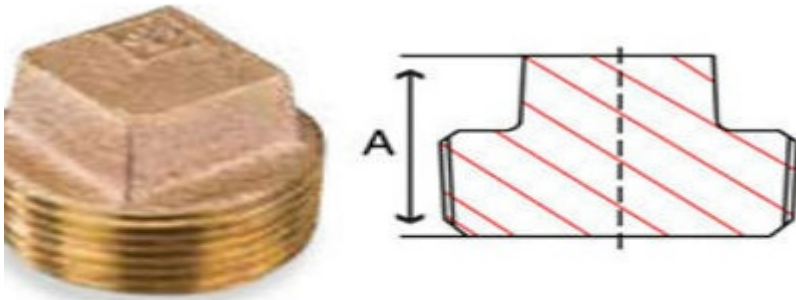

Bronze Plugs Bronze Square Head Plugs

Bronze Plugs Bronze Square Plugs Square Head Plugs Bronze Pipe Plugs

Bronze Plugs Square Head stop Plugs Bronze Pipe
Plugs BSPT NPT BSPT Plugs Pipe Plug Stop end plug

Bronze Plugs Pipe Plugs Bronze
Gunmetal Stop end plugs Blanking
Plugs Pipe end bronze Brass Plugs

Size Inches	A IN	Weight LB
1/2"	1.00	0.1
3/4"	1.15	0.1
1"	1.30	0.2
1-1/4"	1.40	0.3
1-1/2"	1.50	0.5
2"	1.60	0.7