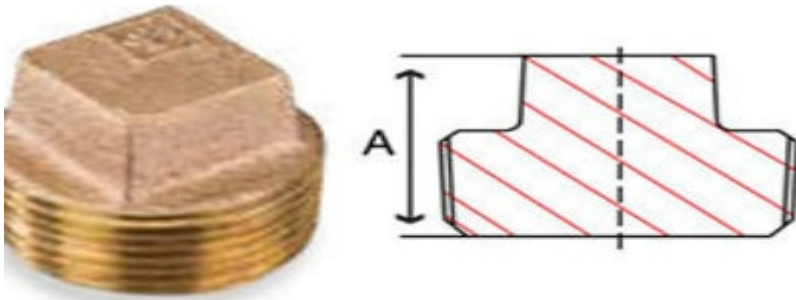

Bronze Plugs Bronze Square Head Plugs

Bronze Plugs Bronze Square Plugs Square Head Plugs Bronze Pipe Plugs

Bronze Plugs Square Head stop Plugs Bronze Pipe Plugs BSPT NPT BSPT Plugs Pipe Plug Stop end plug

Bronze Plugs Pipe Plugs Bronze Gunmetal Stop end plugs Blanking Plugs Pipe end bronze Brass Plugs

Size Inches	A IN	Weight LB
1/2"	1.00	0.1
3/4"	1.15	0.1
1"	1.30	0.2
1-1/4"	1.40	0.3
1-1/2"	1.50	0.5
2"	1.60	0.7