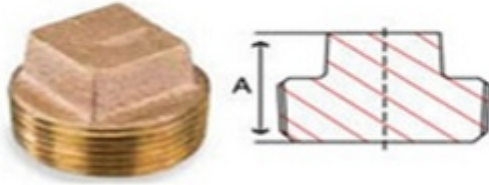

Solid Bronze Plugs Square Head

Solid Bronze Plugs Square Head

Bronze Plugs Square Plugs
Gunmetal Plugs Blanking Plugs

Bronze Plugs Square Plugs
Gunmetal Plugs Blanking Plugs

Bronze Solid Plugs Square Head Bronze Plugs Gunmetal pugs Blanking Plugs Bronze

Size IN	A IN	Weight LB
1/8	0.65	0.02
1/4	0.75	0.03
3/8	0.85	0.06
1/2	1.00	0.1
3/4	1.15	0.1
1	1.30	0.3
1-1/4	1.40	0.6
1-1/2	1.50	0.8
2	1.60	1.2
2-1/2	1.85	2.3
3	1.95	4.0
4	2.30	6.8

ADDEESS:**COPPER PARTS AND COMPONENTS INDIA**