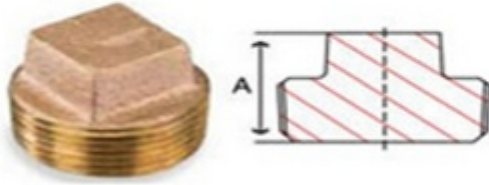

## Solid Bronze Plugs Square Head

Solid Bronze Plugs Square Head

Bronze Plugs Square Plugs  
Gunmetal Plugs Blanking Plugs

Bronze Plugs Square Plugs  
Gunmetal Plugs Blanking Plugs

## Bronze Solid Plugs Square Head Bronze Plugs Gunmetal pugs Blanking Plugs Bronze

Size IN	A IN	Weight LB
1/8	0.65	0.02
1/4	0.75	0.03
3/8	0.85	0.06
1/2	1.00	0.1
3/4	1.15	0.1
1	1.30	0.3
1-1/4	1.40	0.6
1-1/2	1.50	0.8
2	1.60	1.2
2-1/2	1.85	2.3
3	1.95	4.0
4	2.30	6.8