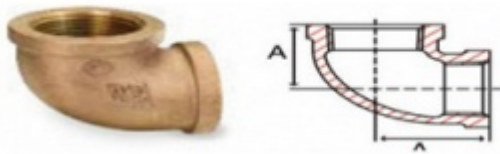

**Bronze Elbows Bronze 90 Degree Elbow Threaded Elbows**

**Bronze Elbows Bronze 90 Degree Elbow Threaded Elbows**

**Bronze Elbows 90 Degree  
Bronze ELbows Fittings**

**Bronze Elbows Bronze Threaded Elbows Bronze 90 Degree Elbow**

Size IN	A IN	Weight LB
1/8	0.54	0.1
1/4	0.71	0.1
3/8	0.82	0.1
1/2	1.01	0.2
3/4	1.18	0.3
1	1.43	0.6
1-1/4	1.69	0.9
1-1/2	1.84	1.2
2	2.12	2.0
2-1/2	2.70	3.8
3	3.08	4.7
4	3.79	9.7

Threads of **Bronze Elbows Bronze Threaded Elbows Bronze 90 Degree Elbows: NPT BSP BSPT NPT NPS NPSM NPSF NPTF UNEF**