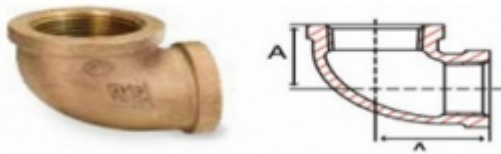

**Bronze Elbows Bronze 90 Degree Elbow Threaded Elbows**

**Bronze Elbows Bronze 90 Degree Elbow Threaded Elbows**

**Bronze Elbows 90 Degree  
Bronze ELbows Fittings**

**Bronze Elbows Bronze Threaded Elbows Bronze 90 Degree Elbow**

Size IN	A IN	Weight LB
1/8	0.54	0.1
1/4	0.71	0.1
3/8	0.82	0.1
1/2	1.01	0.2
3/4	1.18	0.3
1	1.43	0.6
1-1/4	1.69	0.9
1-1/2	1.84	1.2
2	2.12	2.0
2-1/2	2.70	3.8
3	3.08	4.7
4	3.79	9.7

Threads of **Bronze Elbows Bronze Threaded Elbows Bronze 90 Degree Elbows: NPT BSP BSPT NPT NPS NPSM NPSF NPTF UNEF**