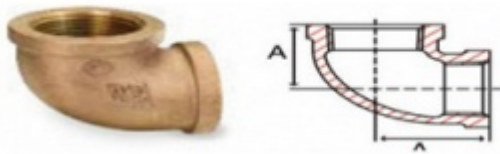

Bronze Elbows Bronze 90 Degree Elbow Threaded Elbows

Bronze Elbows Bronze 90 Degree Elbow Threaded Elbows

**Bronze Elbows 90 Degree
Bronze ELbows Fittings**

Bronze Elbows Bronze Threaded Elbows Bronze 90 Degree Elbow

Size IN	A IN	Weight LB
1/8	0.54	0.1
1/4	0.71	0.1
3/8	0.82	0.1
1/2	1.01	0.2
3/4	1.18	0.3
1	1.43	0.6
1-1/4	1.69	0.9
1-1/2	1.84	1.2
2	2.12	2.0
2-1/2	2.70	3.8
3	3.08	4.7
4	3.79	9.7

Threads of **Bronze Elbows Bronze Threaded Elbows Bronze 90 Degree Elbows: NPT BSP BSPT NPT NPS NPSM NPSF NPTF UNEF**