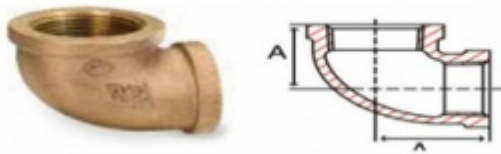

Bronze Elbows Bronze 90 Degree Elbow Threaded Elbows

Bronze Elbows Bronze 90 Degree Elbow Threaded Elbows

**Bronze Elbows 90 Degree
Bronze ELbows Fittings**

Bronze Elbows Bronze Threaded Elbows Bronze 90 Degree Elbow

Size IN	A IN	Weight LB
1/8	0.54	0.1
1/4	0.71	0.1
3/8	0.82	0.1
1/2	1.01	0.2
3/4	1.18	0.3
1	1.43	0.6
1-1/4	1.69	0.9
1-1/2	1.84	1.2
2	2.12	2.0
2-1/2	2.70	3.8
3	3.08	4.7
4	3.79	9.7

Threads of **Bronze Elbows Bronze Threaded Elbows Bronze 90 Degree Elbows: NPT BSP BSPT NPT NPS NPSM NPSF NPTF UNEF**