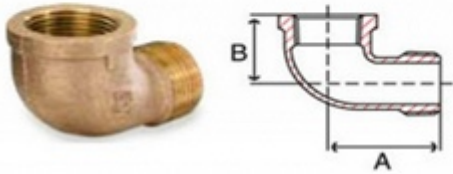

90 Degree Bronze Elbows Street Elbows

90 Degree Bronze Elbows Street Elbows

Bronze street elbows cast bronze
Elbow fittings bronze elbows

Bronze 90 Degree Street Elbows Bronze Street Elbows

| Size IN | A IN | B IN | Weight LB |
|------------|---------|---------|-----------|
| 1/8 | 0.92 | 0.54 | 0.1 |
| 1/4 | 1.11 | 0.71 | 0.1 |
| 3/8 | 1.24 | 0.82 | 0.1 |
| 1/2 | 1.48 | 1.01 | 0.2 |
| 3/4 | 1.65 | 1.18 | 0.3 |
| 1 | 1.98 | 1.43 | 0.5 |
| 1-1/4 | 2.24 | 1.69 | 0.8 |
| 1-1/2 | 2.46 | 1.84 | 1.1 |
| 2 | 2.88 | 2.12 | 2.0 |
| 2-1/2 | 3.86 | 2.70 | 4.0 |
| 3 | 4.51 | 3.08 | 4.7 |
| 4 | 5.69 | 3.79 | 11.4 |