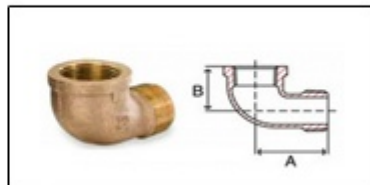

Bronze street elbows cast bronze
Elbow fittings bronze elbows

Bronze 90 Degree Street Elbows Bronze Street Elbows

Size IN	A IN	B IN	Weight LB
1/8	0.92	0.54	0.1
1/4	1.11	0.71	0.1
3/8	1.24	0.82	0.1
1/2	1.48	1.01	0.2
3/4	1.65	1.18	0.3
1	1.98	1.43	0.5
1-1/4	2.24	1.69	0.8
1-1/2	2.46	1.84	1.1
2	2.88	2.12	2.0
2-1/2	3.86	2.70	4.0
3	4.51	3.08	4.7
4	5.69	3.79	11.4

US Spec UNS	British Spec SAE	US Spec Alloy	German Spec Alloy	Alloy Description
C83600	LG2	40	CuSn5ZnPb	Cu85 Sn5 Zn5 Pb5 Leaded Gunmetal
C84400	LG1	-	CuSn2ZnPb	Cu83 Sn3 Zn8 Pb6 Leaded Gunmetal