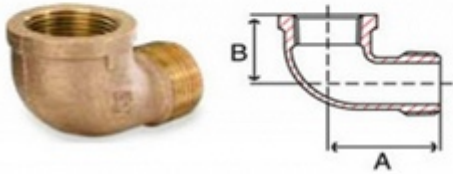

## 90 Degree Bronze Elbows Street Elbows

### 90 Degree Bronze Elbows Street Elbows

Bronze street elbows cast bronze  
Elbow fittings bronze elbows

### Bronze 90 Degree Street Elbows Bronze Street Elbows

Size IN	A IN	B IN	Weight LB
1/8	0.92	0.54	0.1
1/4	1.11	0.71	0.1
3/8	1.24	0.82	0.1
1/2	1.48	1.01	0.2
3/4	1.65	1.18	0.3
1	1.98	1.43	0.5
1-1/4	2.24	1.69	0.8
1-1/2	2.46	1.84	1.1
2	2.88	2.12	2.0
2-1/2	3.86	2.70	4.0
3	4.51	3.08	4.7
4	5.69	3.79	11.4