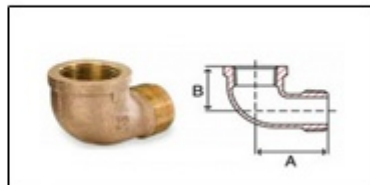

90 Degree Bronze Elbows Street Elbows

90 Degree Bronze Elbows Street Elbows

Bronze street elbows cast bronze
Elbow fittings bronze elbows

Bronze 90 Degree Street Elbows Bronze Street Elbows

| Size IN | A IN | B IN | Weight LB |
|------------|---------|---------|-----------|
| 1/8 | 0.92 | 0.54 | 0.1 |
| 1/4 | 1.11 | 0.71 | 0.1 |
| 3/8 | 1.24 | 0.82 | 0.1 |
| 1/2 | 1.48 | 1.01 | 0.2 |
| 3/4 | 1.65 | 1.18 | 0.3 |
| 1 | 1.98 | 1.43 | 0.5 |
| 1-1/4 | 2.24 | 1.69 | 0.8 |
| 1-1/2 | 2.46 | 1.84 | 1.1 |
| 2 | 2.88 | 2.12 | 2.0 |
| 2-1/2 | 3.86 | 2.70 | 4.0 |
| 3 | 4.51 | 3.08 | 4.7 |
| 4 | 5.69 | 3.79 | 11.4 |