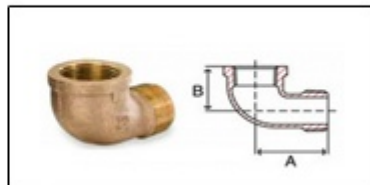

## 90 Degree Bronze Elbows Street Elbows

### 90 Degree Bronze Elbows Street Elbows

Bronze street elbows cast bronze  
Elbow fittings bronze elbows

### Bronze 90 Degree Street Elbows Bronze Street Elbows

Size IN	A IN	B IN	Weight LB
1/8	0.92	0.54	0.1
1/4	1.11	0.71	0.1
3/8	1.24	0.82	0.1
1/2	1.48	1.01	0.2
3/4	1.65	1.18	0.3
1	1.98	1.43	0.5
1-1/4	2.24	1.69	0.8
1-1/2	2.46	1.84	1.1
2	2.88	2.12	2.0
2-1/2	3.86	2.70	4.0
3	4.51	3.08	4.7
4	5.69	3.79	11.4