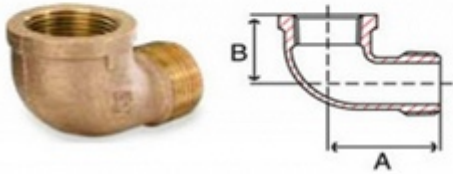

90 Degree Bronze Elbows Street Elbows

90 Degree Bronze Elbows Street Elbows

Bronze street elbows cast bronze
Elbow fittings bronze elbows

Bronze 90 Degree Street Elbows Bronze Street Elbows

Size IN	A IN	B IN	Weight LB
1/8	0.92	0.54	0.1
1/4	1.11	0.71	0.1
3/8	1.24	0.82	0.1
1/2	1.48	1.01	0.2
3/4	1.65	1.18	0.3
1	1.98	1.43	0.5
1-1/4	2.24	1.69	0.8
1-1/2	2.46	1.84	1.1
2	2.88	2.12	2.0
2-1/2	3.86	2.70	4.0
3	4.51	3.08	4.7
4	5.69	3.79	11.4

US Spec UNS	British Spec SAE	US Spec Alloy	German Spec Alloy	Alloy Description
C83600	LG2	40	CuSn5ZnPb	Cu85 Sn5 Zn5 Pb5 Leaded Gunmetal
C84400	LG1	-	CuSn2ZnPb	Cu83 Sn3 Zn8 Pb6 Leaded Gunmetal

C86300	-	430B	-	Cu63 Al6 Fe3 Mn3 Zn25
C90300	-	620	-	Cu88 Sn8 Zn4 Tin Bronze
C90500	G1	62	CuSn10Zn	Cu88 Sn10 Zn2 Tin Bronze
C90700	PB1	65	CuSn12	Cu89 Sn11Tin Bronze
C92200	LG3	622	-	Cu88 Sn6 Zn4 Pb2 Leaded Tin Bronze
C92500	CT2	640	CuSn12Ni	Cu87 Sn11 Ni2 Leaded Tin Bronze
C92700	LB3	63	CuSn12Pb	Cu87 Sn11 Pb2 Leaded Tin Bronze
C93200	-	660	CuSn7ZnPb	Cu83 Sn7 Zn3 Pb7 Leaded Tin Bronze
C93500	LB4	66	-	Cu85 Pb10 Sn5 High Leaded Tin Bronze
C93700	LB2	64	CuPb10Sn	Cu80 Pb10 Sn10 High Leaded Tin Bronze
C93800	LB1	67	CuPb15Sn	Cu78 Pb15 Sn7 High Leaded Tin Bronze
C95400	-	-	CuAl10Fe	Cu87 Al10 Fe3 Aluminum Bronze
C95500	-	-	CuAl10Ni	Cu81 Al10 Ni5 Fe4 Ni Aluminum Bronze
C95800	AB2	-	CuAl10Ni	Cu80 Al10 Ni6 Fe4 Ni Aluminum Bronze