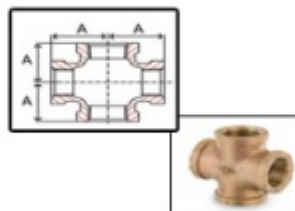

Bronze Fittings Crosses

Bronze Fittings Crosses

Bronze Cross Bronze Cross fittings cast Bronze Cross

Bronze cross Bronze cross fittings cast bronze cross

Bronze cross Bronze cross fittings cast bronze cross

Size IN	A IN	Weight LB
1/8	0.54	0.1
1/4	0.71	0.2
3/8	0.82	0.1
1/2	1.01	0.4
3/4	1.18	0.7
1	1.43	1.0
1-1/4	1.69	1.6
1-1/2	1.84	2.1
2	2.12	3.2
2-1/2	2.70	5.5
3	3.08	8.2
4	3.79	13.5

ADDEESS:**COPPER PARTS AND COMPONENTS INDIA**