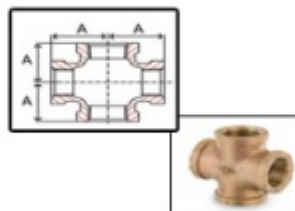

## Bronze Fittings Crosses

### Bronze Fittings Crosses

Bronze Cross Bronze Cross fittings cast Bronze Cross

Bronze cross Bronze cross fittings cast bronze cross

Bronze cross Bronze cross fittings cast bronze cross

Size IN	A IN	Weight LB
1/8	0.54	0.1
1/4	0.71	0.2
3/8	0.82	0.1
1/2	1.01	0.4
3/4	1.18	0.7
1	1.43	1.0
1-1/4	1.69	1.6
1-1/2	1.84	2.1
2	2.12	3.2
2-1/2	2.70	5.5
3	3.08	8.2
4	3.79	13.5