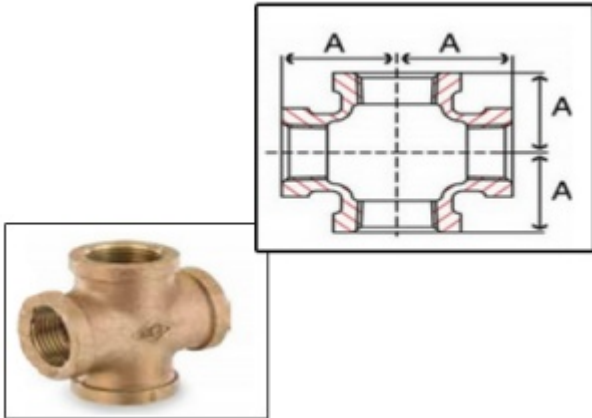

Bronze Fittings Crosses

Bronze Fittings Crosses

Bronze Cross Bronze Cross fittings cast Bronze Cross

Bronze cross Bronze cross fittings cast bronze cross

Bronze cross Bronze cross fittings cast bronze cross

Size IN	A IN	Weight LB
1/8	0.54	0.1
1/4	0.71	0.2
3/8	0.82	0.1
1/2	1.01	0.4
3/4	1.18	0.7
1	1.43	1.0
1-1/4	1.69	1.6
1-1/2	1.84	2.1
2	2.12	3.2
2-1/2	2.70	5.5
3	3.08	8.2
4	3.79	13.5

ADDEESS:**COPPER PARTS AND COMPONENTS INDIA**