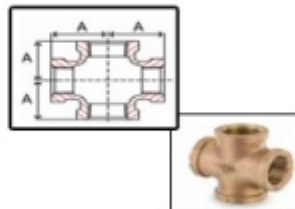

Bronze Fittings Crosses

Bronze Fittings Crosses

Bronze Cross Bronze Cross fittings cast Bronze Cross

Bronze cross Bronze cross fittings cast bronze cross

Bronze cross Bronze cross fittings cast bronze cross

Size IN	A IN	Weight LB
1/8	0.54	0.1
1/4	0.71	0.2
3/8	0.82	0.1
1/2	1.01	0.4
3/4	1.18	0.7
1	1.43	1.0
1-1/4	1.69	1.6
1-1/2	1.84	2.1
2	2.12	3.2
2-1/2	2.70	5.5
3	3.08	8.2
4	3.79	13.5

ADDEESS:**COPPER PARTS AND COMPONENTS INDIA**