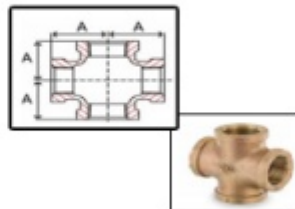

## Bronze Fittings Crosses

### Bronze Fittings Crosses

Bronze Cross Bronze Cross fittings cast Bronze Cross

Bronze cross Bronze cross fittings cast bronze cross

Bronze cross Bronze cross fittings cast bronze cross

Size IN	A IN	Weight LB
1/8	0.54	0.1
1/4	0.71	0.2
3/8	0.82	0.1
1/2	1.01	0.4
3/4	1.18	0.7
1	1.43	1.0
1-1/4	1.69	1.6
1-1/2	1.84	2.1
2	2.12	3.2
2-1/2	2.70	5.5
3	3.08	8.2
4	3.79	13.5