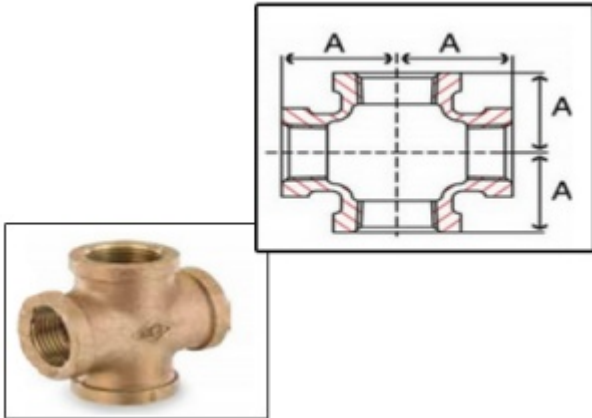

## Bronze Fittings Crosses

### Bronze Fittings Crosses

Bronze Cross Bronze Cross fittings cast Bronze Cross

Bronze cross Bronze cross fittings cast bronze cross

Bronze cross Bronze cross fittings cast bronze cross

Size IN	A IN	Weight LB
1/8	0.54	0.1
1/4	0.71	0.2
3/8	0.82	0.1
1/2	1.01	0.4
3/4	1.18	0.7
1	1.43	1.0
1-1/4	1.69	1.6
1-1/2	1.84	2.1
2	2.12	3.2
2-1/2	2.70	5.5
3	3.08	8.2
4	3.79	13.5