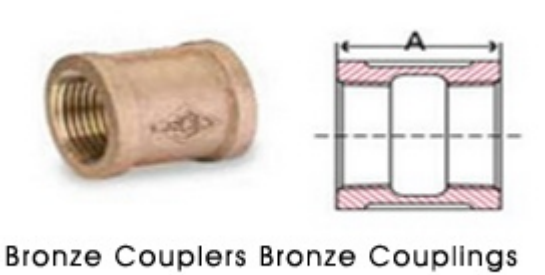

Couplings Bronze Couplers Fittings Threaded Couplings

Couplings Bronze Couplers Fittings Threaded Couplings

Size IN	A IN	Weight LB
1/8	0.80	0.1
1/4	0.97	0.1
3/8	1.05	0.1
1/2	1.29	0.1
3/4	1.43	0.2
1	1.68	0.4
1-1/4	1.86	0.6
1-1/2	1.92	0.8
2	2.20	1.3
2-1/2	2.88	2.6
3	3.18	3.7
4	3.69	5.8