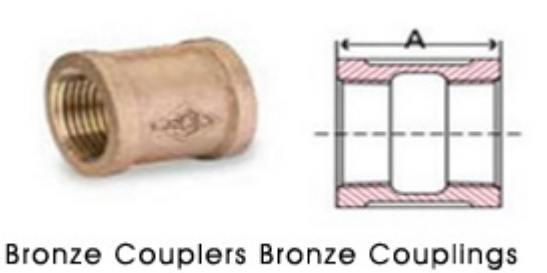

Couplings Bronze Couplers Fittings Threaded Couplings

Couplings Bronze Couplers Fittings Threaded Couplings

Size IN	A IN	Weight LB
1/8	0.80	0.1
1/4	0.97	0.1
3/8	1.05	0.1
1/2	1.29	0.1
3/4	1.43	0.2
1	1.68	0.4
1-1/4	1.86	0.6
1-1/2	1.92	0.8
2	2.20	1.3
2-1/2	2.88	2.6
3	3.18	3.7
4	3.69	5.8