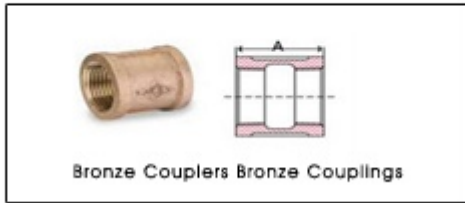

Couplings Bronze Couplers Fittings Threaded Couplings

Couplings Bronze Couplers Fittings Threaded Couplings

Size IN	A IN	Weight LB
1/8	0.80	0.1
1/4	0.97	0.1
3/8	1.05	0.1
1/2	1.29	0.1
3/4	1.43	0.2
1	1.68	0.4
1-1/4	1.86	0.6
1-1/2	1.92	0.8
2	2.20	1.3
2-1/2	2.88	2.6
3	3.18	3.7
4	3.69	5.8

Bronze Couplers Bronze Fittings Threaded Couplings Pipe Sockets

ADDEESS:**COPPER PARTS AND COMPONENTS INDIA**

Plot 451 / 452

GIDC Industrial Estate

Udyognagar

Jamnagar 361005 Gujarat

India

CONTACTS: