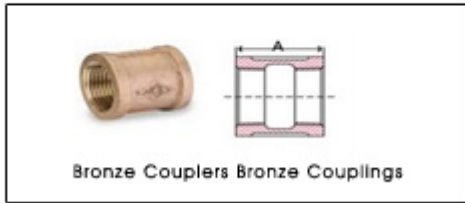

## Couplings Bronze Couplers Fittings Threaded Couplings

### Couplings Bronze Couplers Fittings Threaded Couplings

Size IN	A IN	Weight LB
1/8	0.80	0.1
1/4	0.97	0.1
3/8	1.05	0.1
1/2	1.29	0.1
3/4	1.43	0.2
1	1.68	0.4
1-1/4	1.86	0.6
1-1/2	1.92	0.8
2	2.20	1.3
2-1/2	2.88	2.6
3	3.18	3.7
4	3.69	5.8