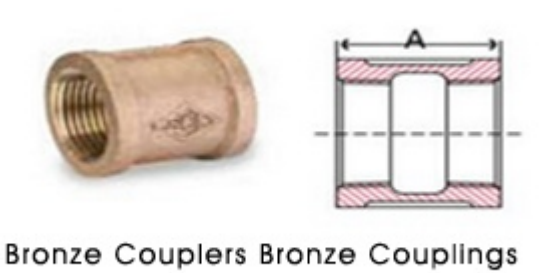

## Couplings Bronze Couplers Fittings Threaded Couplings

### Couplings Bronze Couplers Fittings Threaded Couplings

Size IN	A IN	Weight LB
1/8	0.80	0.1
1/4	0.97	0.1
3/8	1.05	0.1
1/2	1.29	0.1
3/4	1.43	0.2
1	1.68	0.4
1-1/4	1.86	0.6
1-1/2	1.92	0.8
2	2.20	1.3
2-1/2	2.88	2.6
3	3.18	3.7
4	3.69	5.8