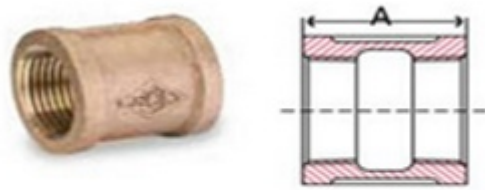

## Couplings Bronze Couplers Fittings Threaded Couplings

### Couplings Bronze Couplers Fittings Threaded Couplings

Size IN	A IN	Weight LB
1/8	0.80	0.1
1/4	0.97	0.1
3/8	1.05	0.1
1/2	1.29	0.1
3/4	1.43	0.2
1	1.68	0.4
1-1/4	1.86	0.6
1-1/2	1.92	0.8
2	2.20	1.3
2-1/2	2.88	2.6
3	3.18	3.7
4	3.69	5.8