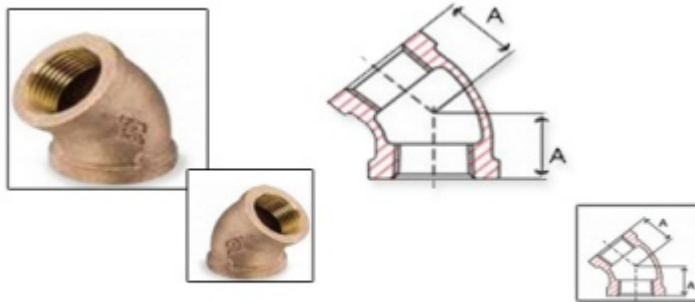

Bronze 45 Degree Elbow Fittings

Bronze 45 Degree Elbow Fittings

Bronze 45 Degree Elbow fittings

Size IN	A IN	Weight LB
1/8	0.42	0.1
1/4	0.56	0.1
3/8	0.63	0.1
1/2	0.78	0.2
3/4	0.89	0.3
1	1.06	0.5
1-1/4	1.22	0.7
1-1/2	1.30	1.0
2	1.45	1.7
2-1/2	1.95	3.2
3	2.17	4.7
4	2.61	8.1

We are a Bronze Foundry in india and can offer LG2 Bronze elbow, CDA 836 Bronze elbow, C836 45 degree elbow fittings, BSP NPT Bronze 45 degree elbows, Female threaded Bronze elbows, Male threaded bronze elbows.