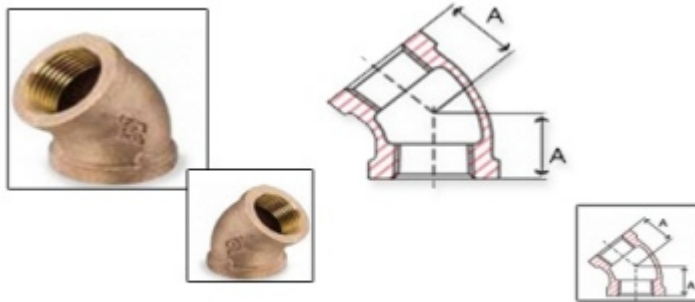

Bronze 45 Degree Elbow Fittings

Bronze 45 Degree Elbow Fittings

Bronze 45 Degree Elbow fittings

| Size IN | A IN | Weight LB |
|------------|---------|-----------|
| 1/8 | 0.42 | 0.1 |
| 1/4 | 0.56 | 0.1 |
| 3/8 | 0.63 | 0.1 |
| 1/2 | 0.78 | 0.2 |
| 3/4 | 0.89 | 0.3 |
| 1 | 1.06 | 0.5 |
| 1-1/4 | 1.22 | 0.7 |
| 1-1/2 | 1.30 | 1.0 |
| 2 | 1.45 | 1.7 |
| 2-1/2 | 1.95 | 3.2 |
| 3 | 2.17 | 4.7 |
| 4 | 2.61 | 8.1 |

We are a Bronze Foundry in india and can offer LG2 Bronze elbow, CDA 836 Bronze elbow, C836 45 degree elbow fittings, BSP NPT Bronze 45 degree elbows, Female threaded Bronze elbows, Male threaded bronze elbows.