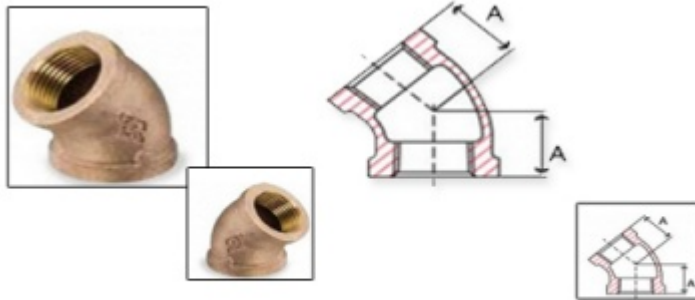

Bronze 45 Degree Elbow Fittings

Bronze 45 Degree Elbow Fittings

Bronze 45 Degree Elbow fittings

Size IN	A IN	Weight LB
1/8	0.42	0.1
1/4	0.56	0.1
3/8	0.63	0.1
1/2	0.78	0.2
3/4	0.89	0.3
1	1.06	0.5
1-1/4	1.22	0.7
1-1/2	1.30	1.0
2	1.45	1.7
2-1/2	1.95	3.2
3	2.17	4.7
4	2.61	8.1

We are a Bronze Foundry in india and can offer LG2 Bronze elbow, CDA 836 Bronze elbow, C836 45 degree elbow fittings, BSP NPT Bronze 45 degree elbows, Female threaded Bronze elbows, Male threaded bronze elbows.