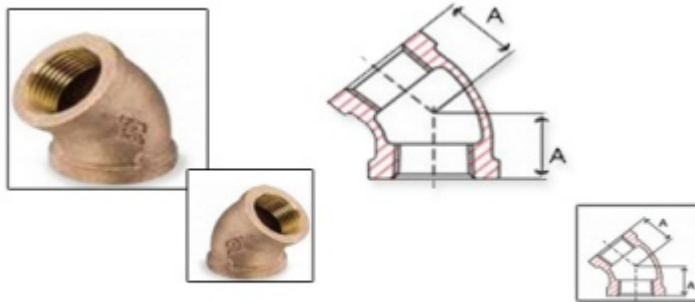

**Bronze 45 Degree Elbow Fittings**

**Bronze 45 Degree Elbow Fittings**

**Bronze 45 Degree Elbow fittings**

Size IN	A IN	Weight LB
1/8	0.42	0.1
1/4	0.56	0.1
3/8	0.63	0.1
1/2	0.78	0.2
3/4	0.89	0.3
1	1.06	0.5
1-1/4	1.22	0.7
1-1/2	1.30	1.0
2	1.45	1.7
2-1/2	1.95	3.2
3	2.17	4.7
4	2.61	8.1

We are a Bronze Foundry in india and can offer LG2 Bronze elbow, CDA 836 Bronze elbow, C836 45 degree elbow fittings, BSP NPT Bronze 45 degree elbows, Female threaded Bronze elbows, Male threaded bronze elbows.