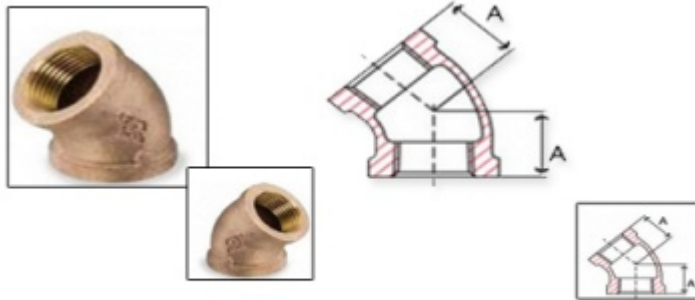

## Bronze 45 Degree Elbow Fittings

### Bronze 45 Degree Elbow Fittings

**Bronze 45 Degree Elbow fittings**

| Size<br>IN | A<br>IN | Weight LB |
|------------|---------|-----------|
| 1/8        | 0.42    | 0.1       |
| 1/4        | 0.56    | 0.1       |
| 3/8        | 0.63    | 0.1       |
| 1/2        | 0.78    | 0.2       |
| 3/4        | 0.89    | 0.3       |
| 1          | 1.06    | 0.5       |
| 1-1/4      | 1.22    | 0.7       |
| 1-1/2      | 1.30    | 1.0       |
| 2          | 1.45    | 1.7       |
| 2-1/2      | 1.95    | 3.2       |
| 3          | 2.17    | 4.7       |
| 4          | 2.61    | 8.1       |