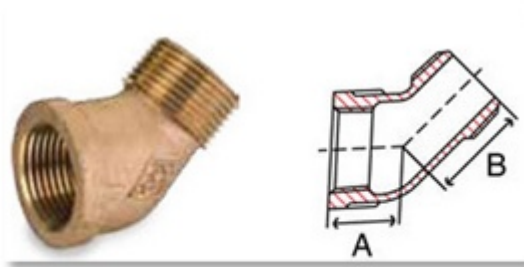

## 45 Degree Bronze Street Elbows

Size IN	A IN	B IN	Weight LB
1/8	0.42	0.78	0.05
1/4	0.56	0.88	0.1
3/8	0.63	0.92	0.1
1/2	0.78	1.06	0.2
3/4	0.89	1.23	0.3
1	1.06	1.40	0.5
1-1/4	1.22	1.64	0.7
1-1/2	1.30	1.80	1.0
2	1.45	2.14	1.5
2-1/2	1.95	2.57	3.0
3	2.17	3.00	5.0
4	2.61	3.70	8.0

### Bronze 45 Degree Elbows Bronze Street Elbows Fittings

US Spec UNS	British Spec SAE	US Spec Alloy	German Spec Alloy	Alloy Description
-------------	------------------	---------------	-------------------	-------------------