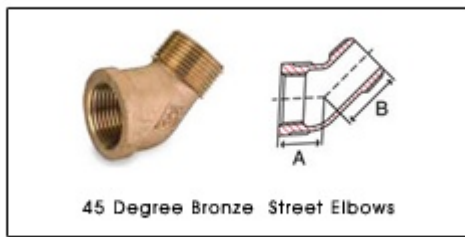

45 Degree Bronze Street Elbows

45 Degree Bronze Street Elbows

Size IN	A IN	B IN	Weight LB
1/8	0.42	0.78	0.05
1/4	0.56	0.88	0.1
3/8	0.63	0.92	0.1
1/2	0.78	1.06	0.2
3/4	0.89	1.23	0.3
1	1.06	1.40	0.5
1-1/4	1.22	1.64	0.7
1-1/2	1.30	1.80	1.0
2	1.45	2.14	1.5
2-1/2	1.95	2.57	3.0
3	2.17	3.00	5.0
4	2.61	3.70	8.0