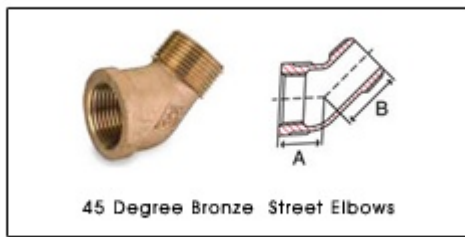

## 45 Degree Bronze Street Elbows

Size IN	A IN	B IN	Weight LB
1/8	0.42	0.78	0.05
1/4	0.56	0.88	0.1
3/8	0.63	0.92	0.1
1/2	0.78	1.06	0.2
3/4	0.89	1.23	0.3
1	1.06	1.40	0.5
1-1/4	1.22	1.64	0.7
1-1/2	1.30	1.80	1.0
2	1.45	2.14	1.5
2-1/2	1.95	2.57	3.0
3	2.17	3.00	5.0
4	2.61	3.70	8.0