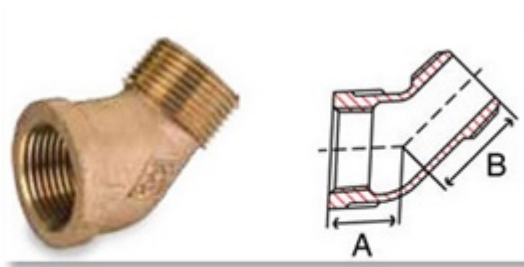

45 Degree Bronze Street Elbows

Size IN	A IN	B IN	Weight LB
1/8	0.42	0.78	0.05
1/4	0.56	0.88	0.1
3/8	0.63	0.92	0.1
1/2	0.78	1.06	0.2
3/4	0.89	1.23	0.3
1	1.06	1.40	0.5
1-1/4	1.22	1.64	0.7
1-1/2	1.30	1.80	1.0
2	1.45	2.14	1.5
2-1/2	1.95	2.57	3.0
3	2.17	3.00	5.0
4	2.61	3.70	8.0

Bronze 45 Degree Elbows Bronze Street Elbows Fittings

US Spec UNS	British Spec SAE	US Spec Alloy	German Spec Alloy	Alloy Description
-------------	------------------	---------------	-------------------	-------------------