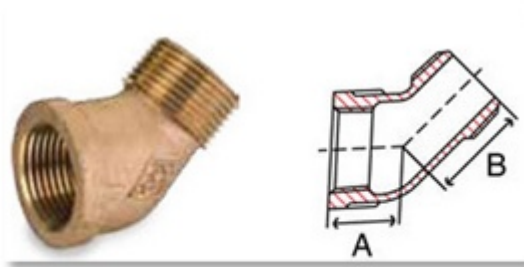

45 Degree Bronze Street Elbows

45 Degree Bronze Street Elbows

Size IN	A IN	B IN	Weight LB
1/8	0.42	0.78	0.05
1/4	0.56	0.88	0.1
3/8	0.63	0.92	0.1
1/2	0.78	1.06	0.2
3/4	0.89	1.23	0.3
1	1.06	1.40	0.5
1-1/4	1.22	1.64	0.7
1-1/2	1.30	1.80	1.0
2	1.45	2.14	1.5
2-1/2	1.95	2.57	3.0
3	2.17	3.00	5.0
4	2.61	3.70	8.0

Bronze 45 Degree Elbows Bronze Street Elbows Fittings

US Spec UNS	British Spec SAE	US Spec Alloy	German Spec Alloy	Alloy Description
-------------	------------------	---------------	-------------------	-------------------