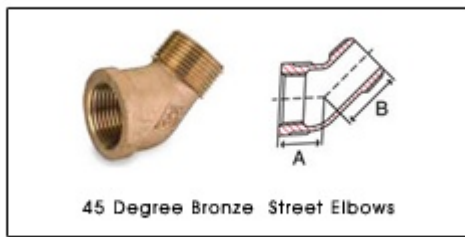

45 Degree Bronze Street Elbows

Size IN	A IN	B IN	Weight LB
1/8	0.42	0.78	0.05
1/4	0.56	0.88	0.1
3/8	0.63	0.92	0.1
1/2	0.78	1.06	0.2
3/4	0.89	1.23	0.3
1	1.06	1.40	0.5
1-1/4	1.22	1.64	0.7
1-1/2	1.30	1.80	1.0
2	1.45	2.14	1.5
2-1/2	1.95	2.57	3.0
3	2.17	3.00	5.0
4	2.61	3.70	8.0